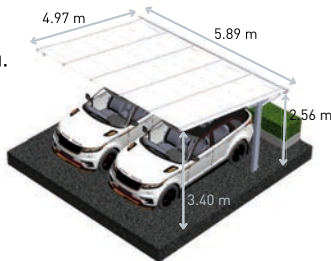

Key Features

Modern design
strong and durable

for 2 or more
parking car

Supports solar
panel installation

Built-in gutter
system

SHINKOLITE

- The roof dimensions are 5.89 m. in width and 4.97 m. in depth.
- Inside poles dimensions is 5.50 m.
- Shinkolite Acrylic (Shade Series)
- Carport for 2 parking cars.
- The total area is 29.27 sqm.

SOLAR ROOFTOP

- The roof dimensions are 5.89 m. in width and 9.94 m. in depth.
- Inside poles dimensions is 5.50 m.
- Carport for more than 2 parking cars.

- On-grid System
- Microinverter

SOLAR ROOFTOP

- On-grid System
- Microinverter

- The roof dimensions are 5.89 m. in width and 4.97 m. in depth.
- Inside poles dimensions is 5.50 m.
- Carport for 2 parking cars.
- The total area is 29.27 sqm.

SOLAR ROOFTOP

- The roof dimensions are 7.32 m. in width and 8.02 m. in depth.
- Inside poles dimensions is 5.50 m.
- Carport for more than 2 parking cars.