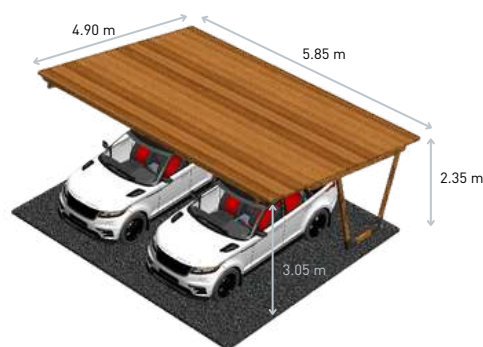

## P Class model

- The roof dimensions are 5.85 m. in width and 4.90 m. in depth.
- Inside poles dimensions is 5.50 m.
- Aluminium roof frame
- Carport for 2 parking cars.
- The total area is 28.67 sqm.