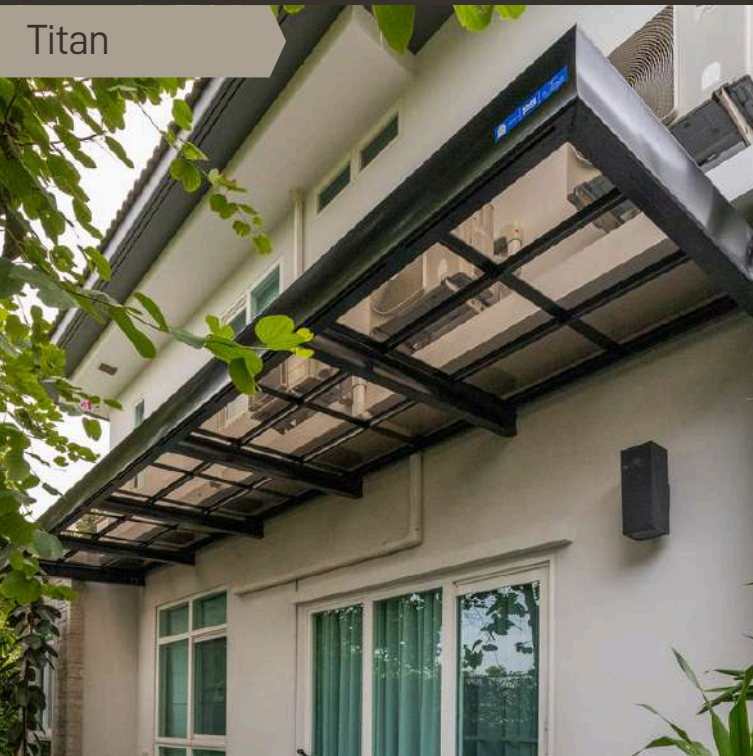

Aurora

Description of aluminium canopy

- Structure Alloys
  6063-T5 , 6061-T6
- Shinkolite acrylic panels by SCG

Color of structure

Powder Coating

SMS White

SMS Black

Cold Lava

SHINKOLITE ACRYLIC PANELS BY SCG

HEAT CUT SERIES

Heat cut series reduces heat from the sun under the roof by about 5 degrees Celsius. In addition, it helps prevent heat from infrared rays by 48-59%, making the area an open and clear atmosphere.

SUPERIOR SERIES

It allows full natural light, with clarity similar to glass, Resistant to sun and rain.

SHADE SERIES

Creating a shade for our home, it stays cool, beautiful, and durable in all conditions, tested through QUV test.

Modern Style and Unique Design

- Effortless and quick installation.
- Durable and lightweight.
- Built-in gutter system.
- Modern design, creating a unique living space.
- Warm white LED lights offer soft, eye-friendly.

Key Features

Strong, durable, and safe

Protects the house from the sun and rain

Built-in gutter system

Easy and fast installation.

Titan