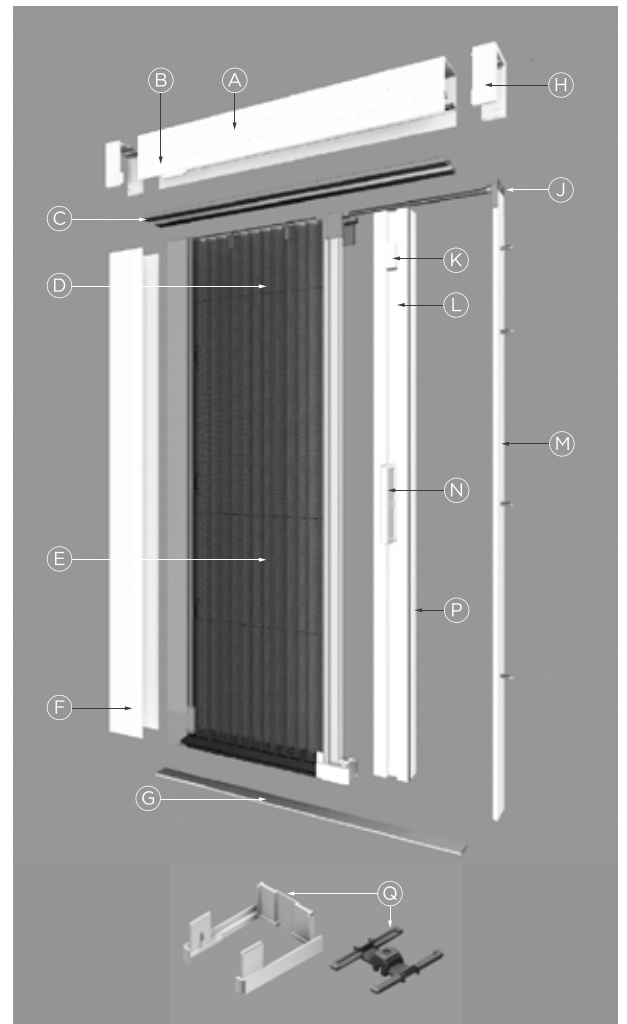

KEY FEATURES

- **Retractable Pleated Screen with Polyester mesh**
- **Manual Operation** - Smooth, quiet and safe operation * *Screen can stay where positioned on the rail.*
- **Unrestricted Entry** - Low Profile Bottom Rail + Retracting Mesh Guide realizes barrier-free access with high insect proof. * *Height of the Bottom Rail is 3 mm (1/8").*
- **Retracting Mesh Guide** - keeps the mesh properly positioned then retracts into frames when not in use.
- **Mesh Hooks (patent pending)** - hold the mesh on the top of unit and provide wind proof.
- **Wide Adjustability** - Size adjustable by cutting both in height and width.
- **Handy for Painting** - Frames on the Main Screen Cartridge are fully covered by paintable aluminum frames.
- **Double Door Kit (DDK)** - converts 2 screens into a double screen.
- **Replacement Main Screen Cartridge (RMSC)** - is available.

SPECIFICATIONS

MATERIAL	Frames : Aluminum, Plastic Mesh : Polyester
COLOUR	White, Mill-Finish (paintable)
INSTALLATION	Recessed (Frame Inside) mount
AVAILABLE SIZE	<p>Single sliding : Width = up to 2,000mm (78 3/4") Height = up to 3,000mm (118") * In the case "Height > 2,600mm" (102 3/8"), Max Width is 1,350mm (53 1/8")</p> <p>Double sliding : Width = up to 4,000mm (157 1/2") Height = up to 3,000mm (118") * In the case "Height > 2,600mm" (102 3/8"), Max Width is 2,700mm (106 1/4")</p> <p>* <i>Even in the above size range, there are some cases that the screen can not be produced.</i></p>