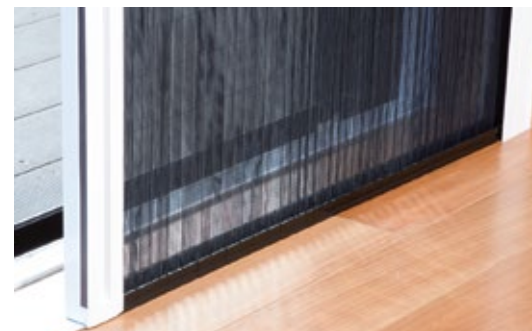

MONARCH EX 2

SCREEN

SMS
BUILDING SYSTEMS

SEIKI
SCREEN SYSTEMS®

MONARCH EX 2 SCREEN

BEST FOR OWN FABRICATION AND INSTALLATION

- Ⓐ — **Top Rail** : Aluminium
- Ⓑ — **Sliding Bar Guide** : Plastic
- Ⓒ — **Top Rail Inner Guide** : Plastic
- Ⓓ — **Mesh Hook** : Plastic
- Ⓔ — **Main Screen Cartridge (KIT)**
Screen Housing : plastic
Sliding Bar : Aluminium
- Ⓕ — **Screen Housing Cover** : Aluminium
- Ⓖ — **Bottom Rail** : Aluminium
- Ⓗ — **Top Rail End Cap** : Plastic
- Ⓙ — **Catch Frame Top Cap** : Plastic
- Ⓚ — **Anti Lift Stop** : Plastic
- Ⓛ — **Sliding Bar Cover** : Aluminium
- Ⓜ — **Catch Frame** : Aluminum
- Ⓝ — **Handle** : Plastic
- Ⓟ — **Magnet Strip**
- Ⓠ — **Double Door Kit** : Plastic

KEY FEATURES

- **Retractable Pleated Screen with Polyester mesh**
- **Manual Operation** - Smooth, quiet and safe operation * *Screen can stay where positioned on the rail.*
- **Unrestricted Entry** - Low Profile Bottom Rail + Retracting Mesh Guide realizes barrier-free access with high insect proof. * *Height of the Bottom Rail is 3 mm (1/8").*
- **Retracting Mesh Guide** - keeps the mesh properly positioned then retracts into frames when not in use.
- **Mesh Hooks (patent pending)** - hold the mesh on the top of unit and provide wind proof.
- **Wide Adjustability** - Size adjustable by cutting both in height and width.
- **Handy for Painting** - Frames on the Main Screen Cartridge are fully covered by paintable aluminum frames.
- **Double Door Kit (DDK)** - converts 2 screens into a double screen.
- **Replacement Main Screen Cartridge (RMSC)** - is available.